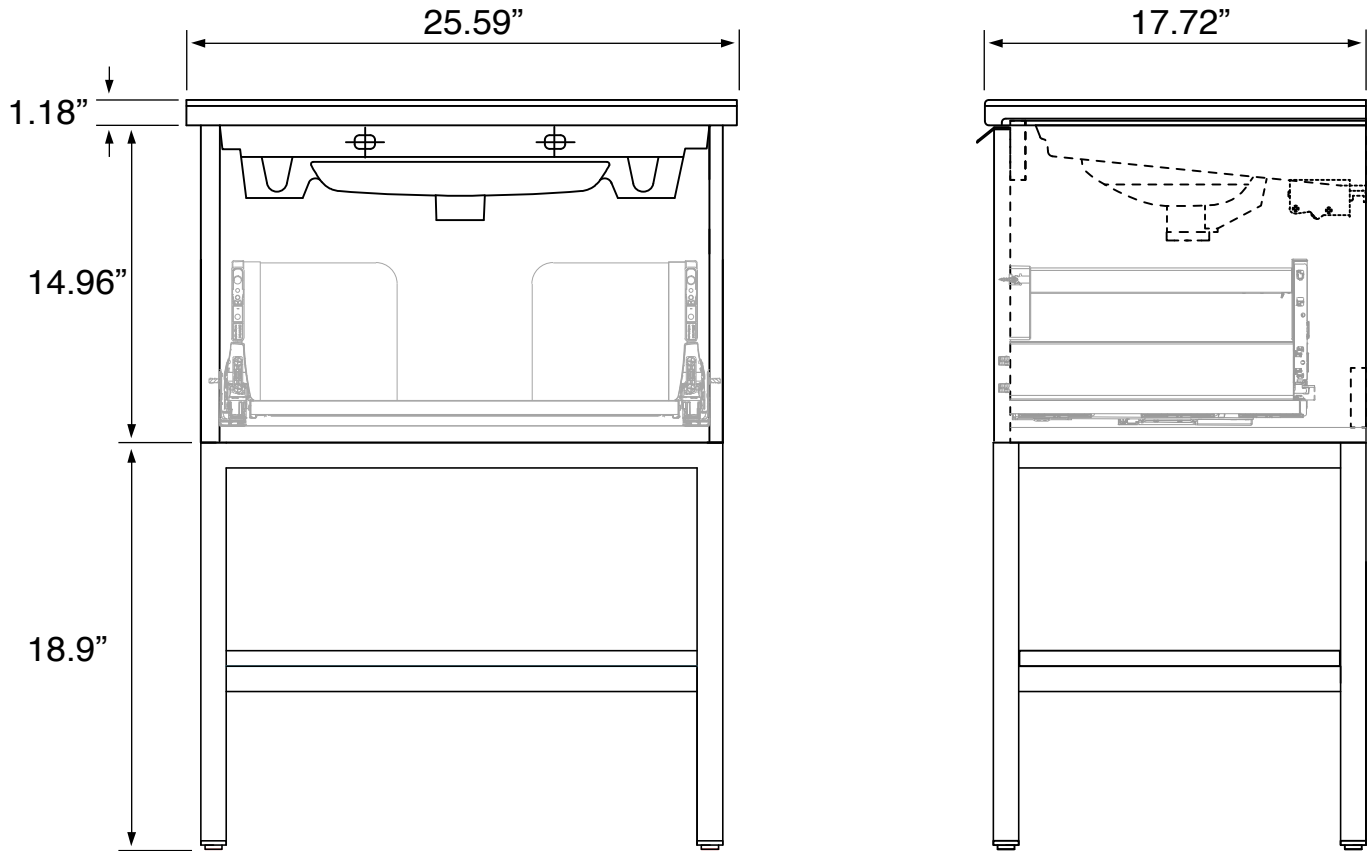

Features

- Modern design.
- Ceramic sink with overflow.
- Water resistant exterior vanity panels.
- Soft-closing drawer.
- Lower storage shelf.
- Black cabinet handles.

Material

- White ceramic integrated sink.
- Engineered wood vanity base.
- Engineered wood lower shelf.
- Matte black metal legs.

Installation

- Floor standing installation.

Configurations

- Single hole.
- Three hole (special order).

Nameek's One-Year Limited Warranty

See website for warranty information details.

Vanity Cabinet Color/Finish Details

Color	Description
	Matte Black

Technical Information

Bowl type:	Single
Installation:	Floor standing
Bowl dimensions:	Depth: 4.25" Width: 11.5" Length: 16.5"
Drain hole:	1.75"
Faucet hole:	1.38"
Hole configurations:	1, 3
Weight:	115 lbs