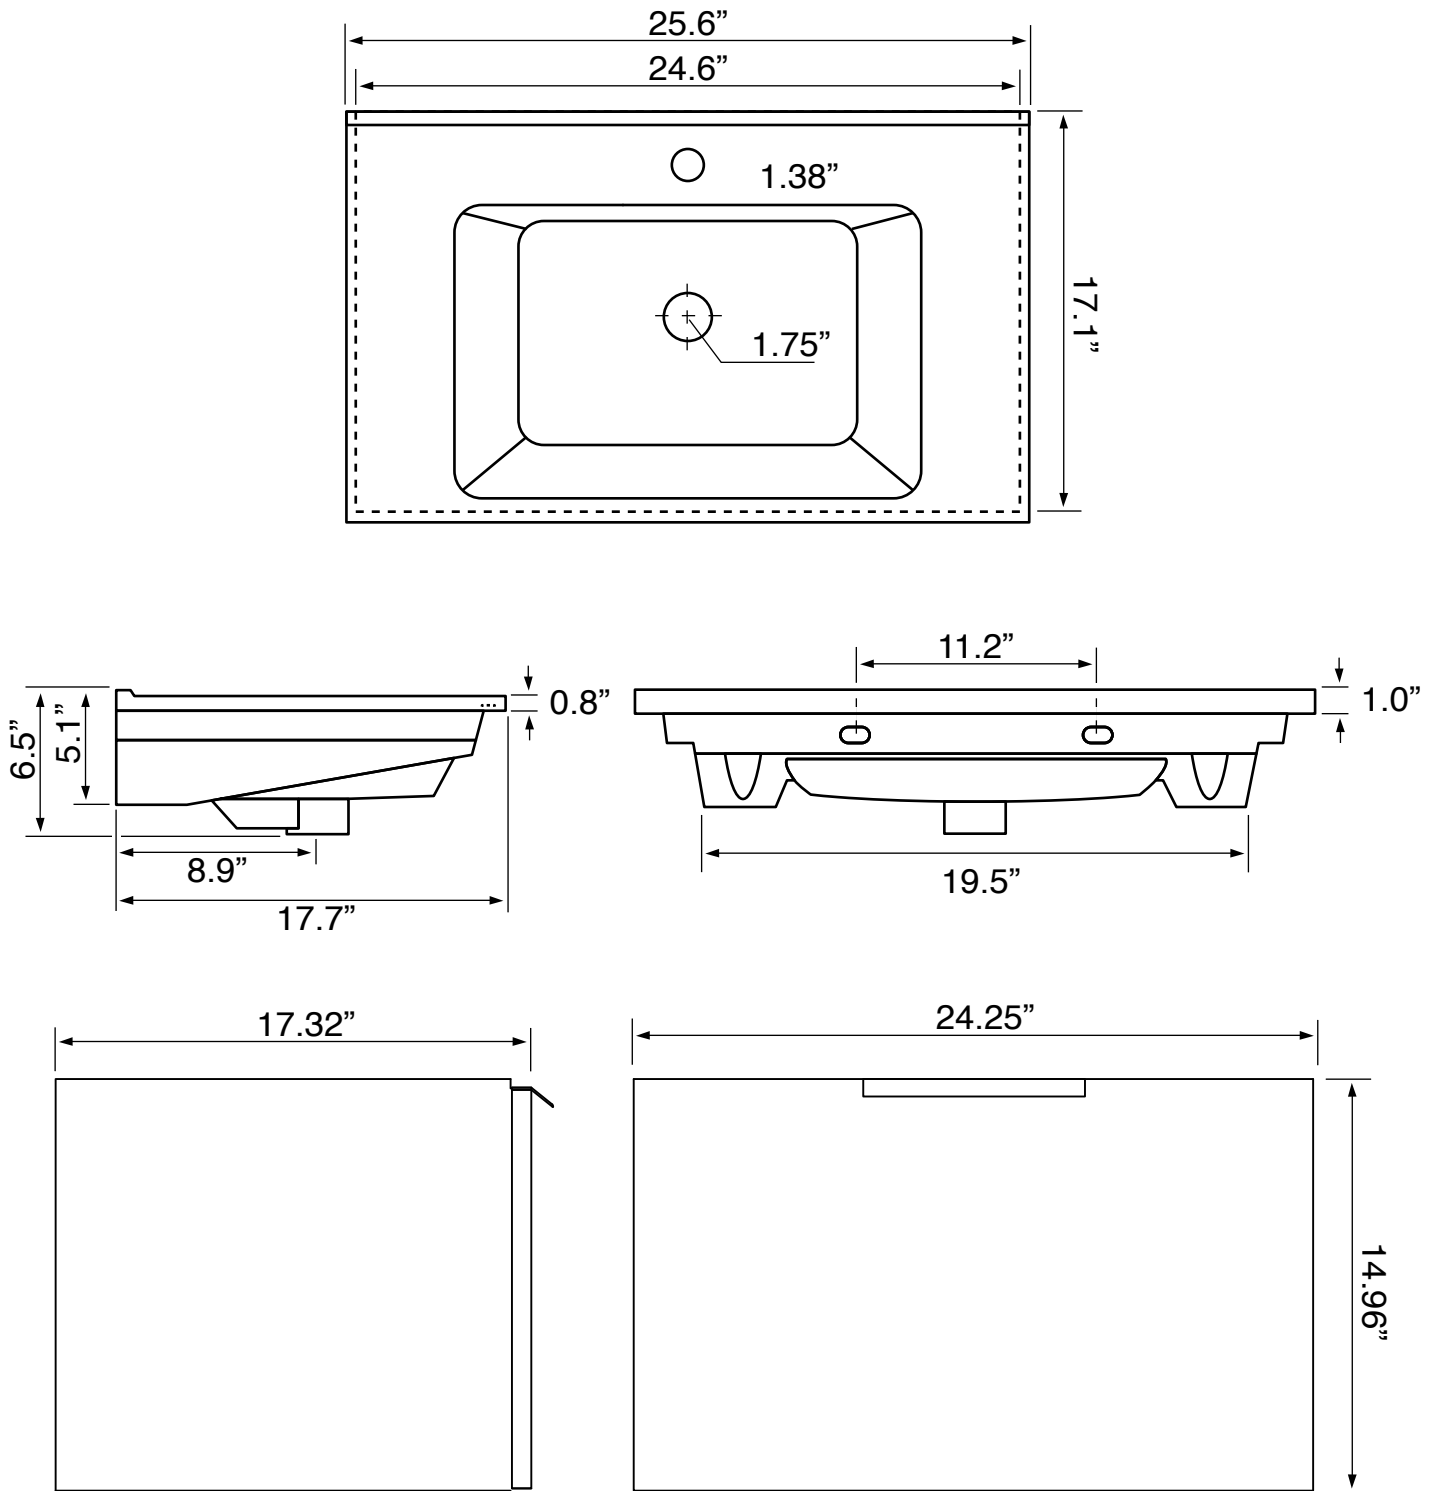

Features

- Modern design.
- Ceramic sink with overflow.
- Water resistant exterior vanity panels.
- Soft-closing drawer.
- Lower storage shelf.
- Black cabinet handles.

Material

- White ceramic integrated sink.
- Engineered wood vanity base.
- Engineered wood lower shelf.
- Matte black metal legs.

Installation

- Floor standing installation.

Configurations

- Single hole.
- Three hole (special order).

Nameek's One-Year Limited Warranty

See website for warranty information details.

Vanity Cabinet Color/Finish Details

Color	Description
	Matte Black

Technical Information

Bowl type:	Single
Installation:	Floor standing
Bowl dimensions:	Depth: 4.25" Width: 11.5" Length: 16.5"
Drain hole:	1.75"
Faucet hole:	1.38"
Hole configurations:	1, 3
Weight:	115 lbs